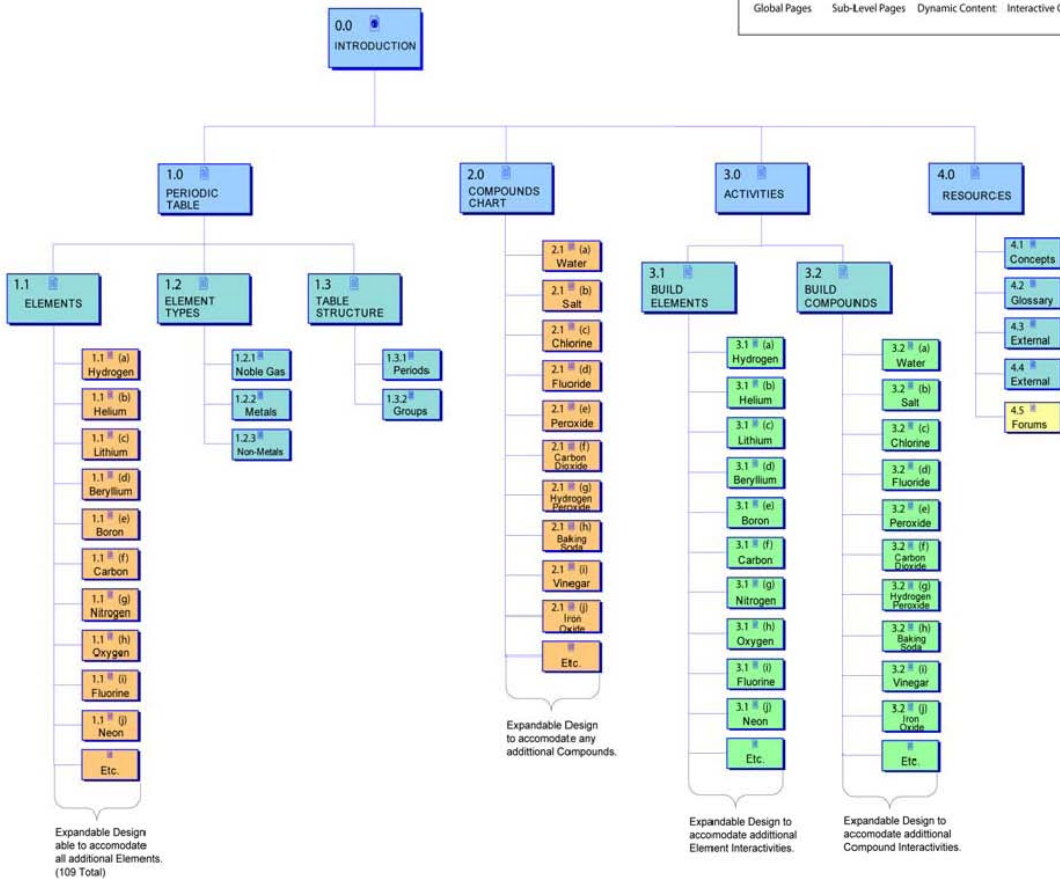

Add'em Atom

Concept Map

and all project creatives such as artwork, animations, illustrations, images, sounds, and other content are copyright protected.